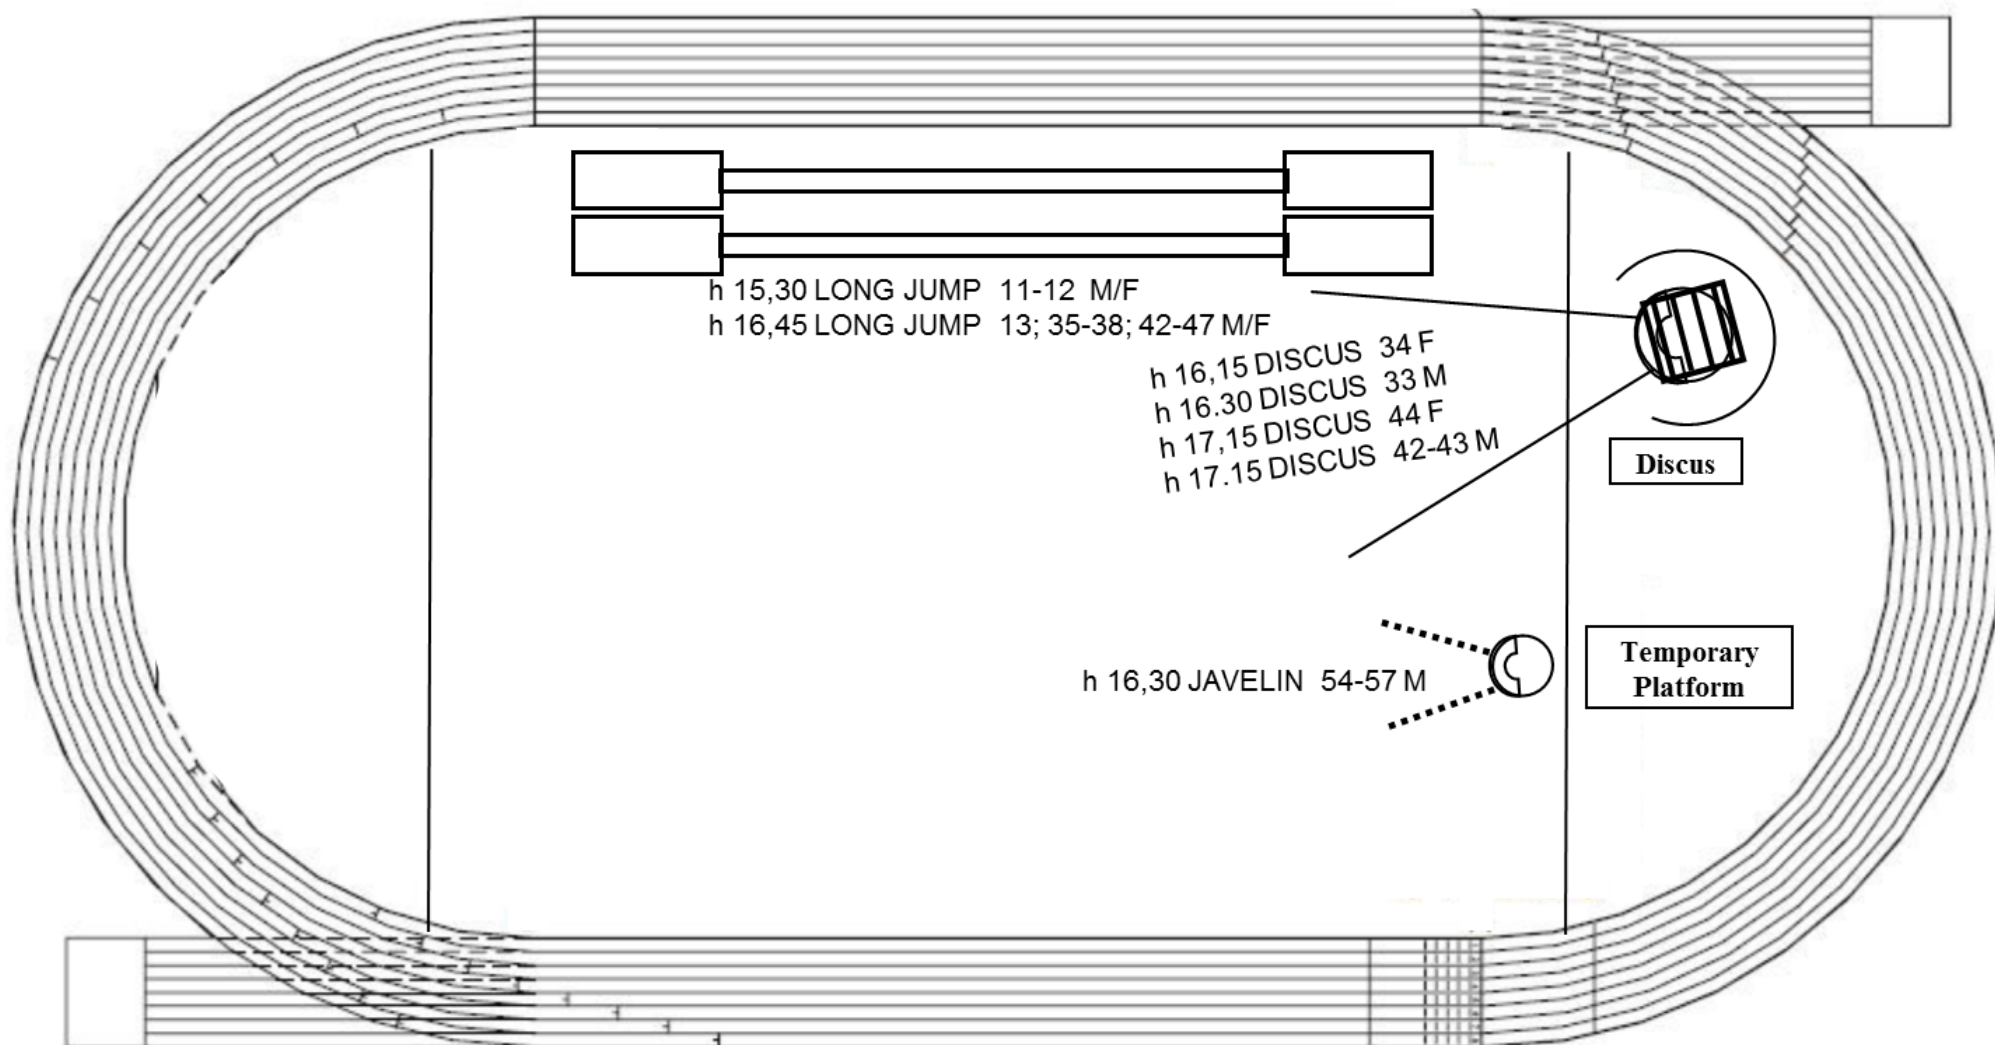

DOMENICA	ORE
5000m	09.30
SHOT PUT 53 F	09.30
SHOT PUT 44 F	09.45
SHOT PUT 42-43 M	09.45
SHOT PUT 53-54-57 M	10.00
200m	10.15
JAVELIN 34 F	11.00
JAVELIN 33 M	11.15
4 x 100m	11.30

FRIDAY afternoon

SATURDAY afternoon