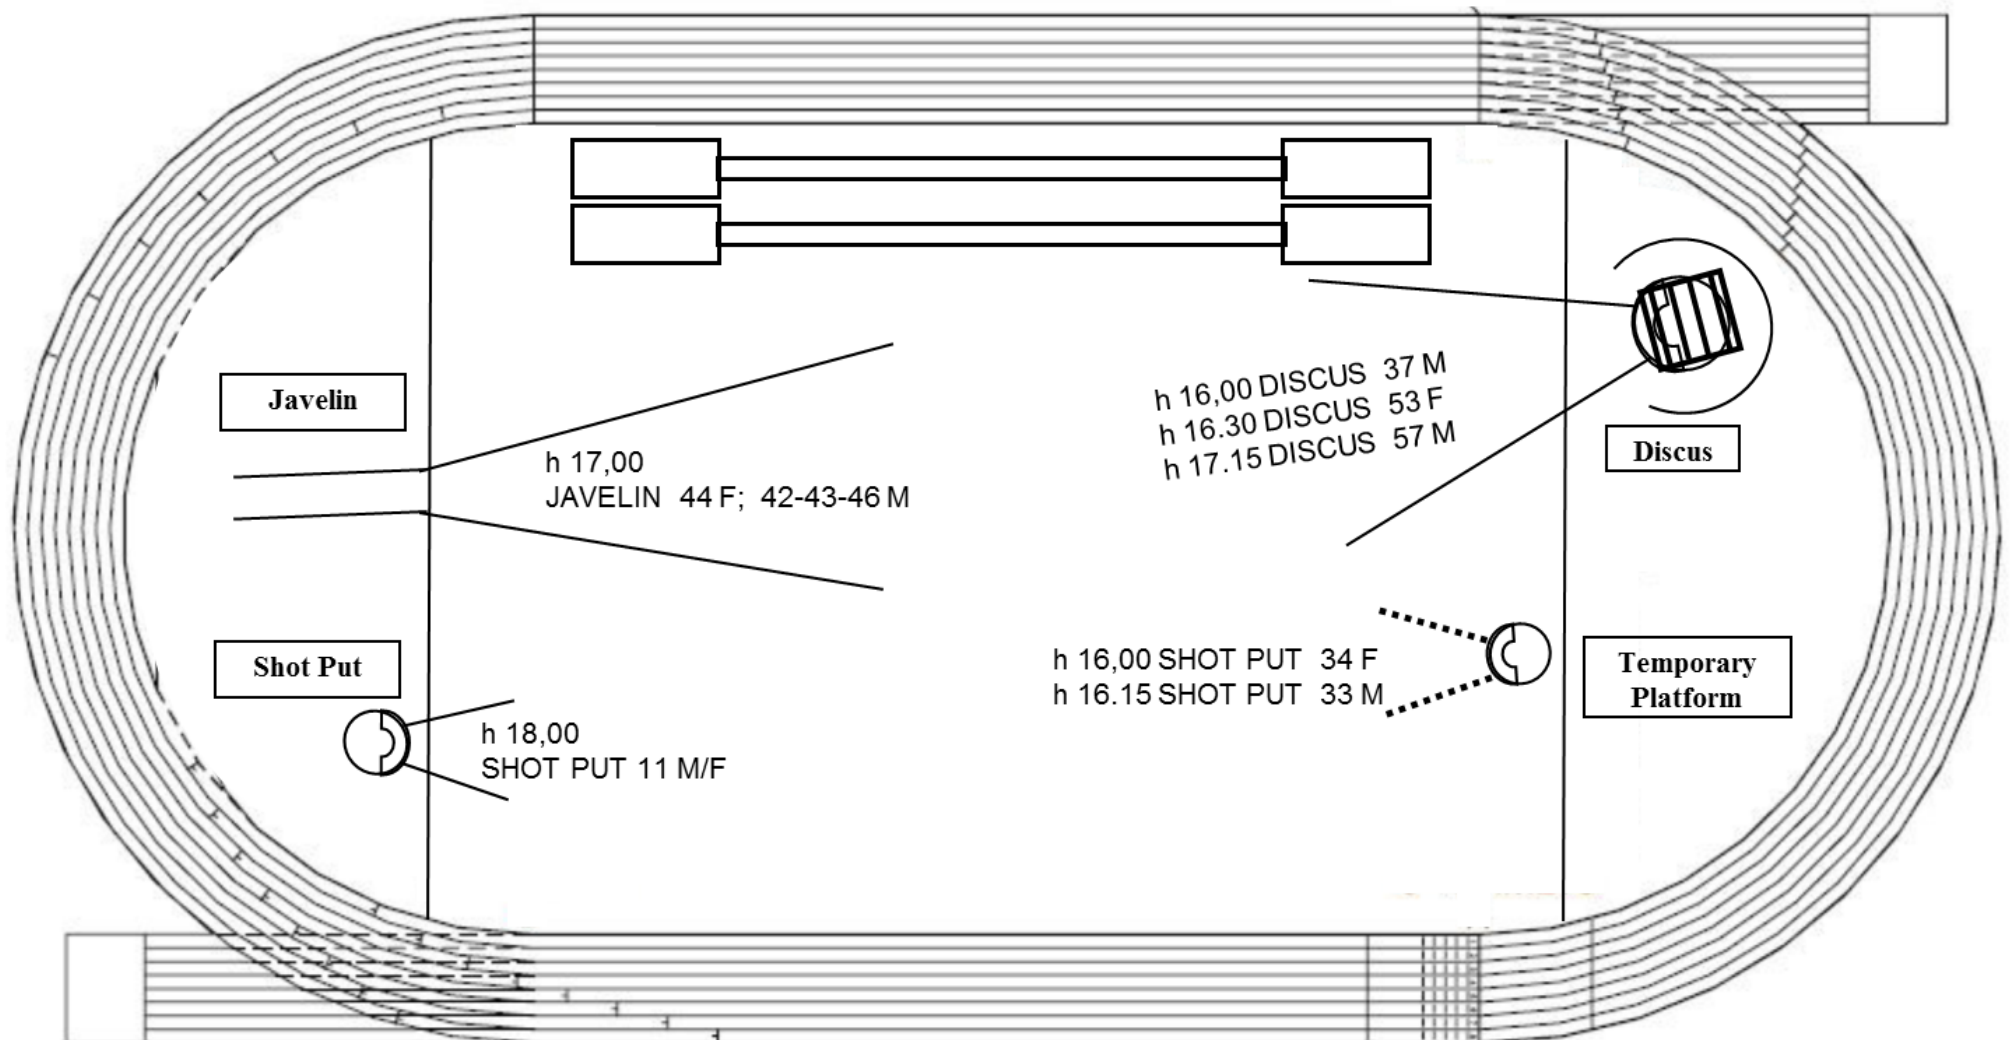

DOMENICA	ORE
5000m	09.30
SHOT PUT 53 F	09.30
SHOT PUT 44 F	09.45
SHOT PUT 42-43 M	09.45
SHOT PUT 53-54-57 M	10.00
200m	10.15
JAVELIN 34 F	11.00
JAVELIN 33 M	11.15
4 x 100m	11.30

FRIDAY afternoon

SATURDAY afternoon